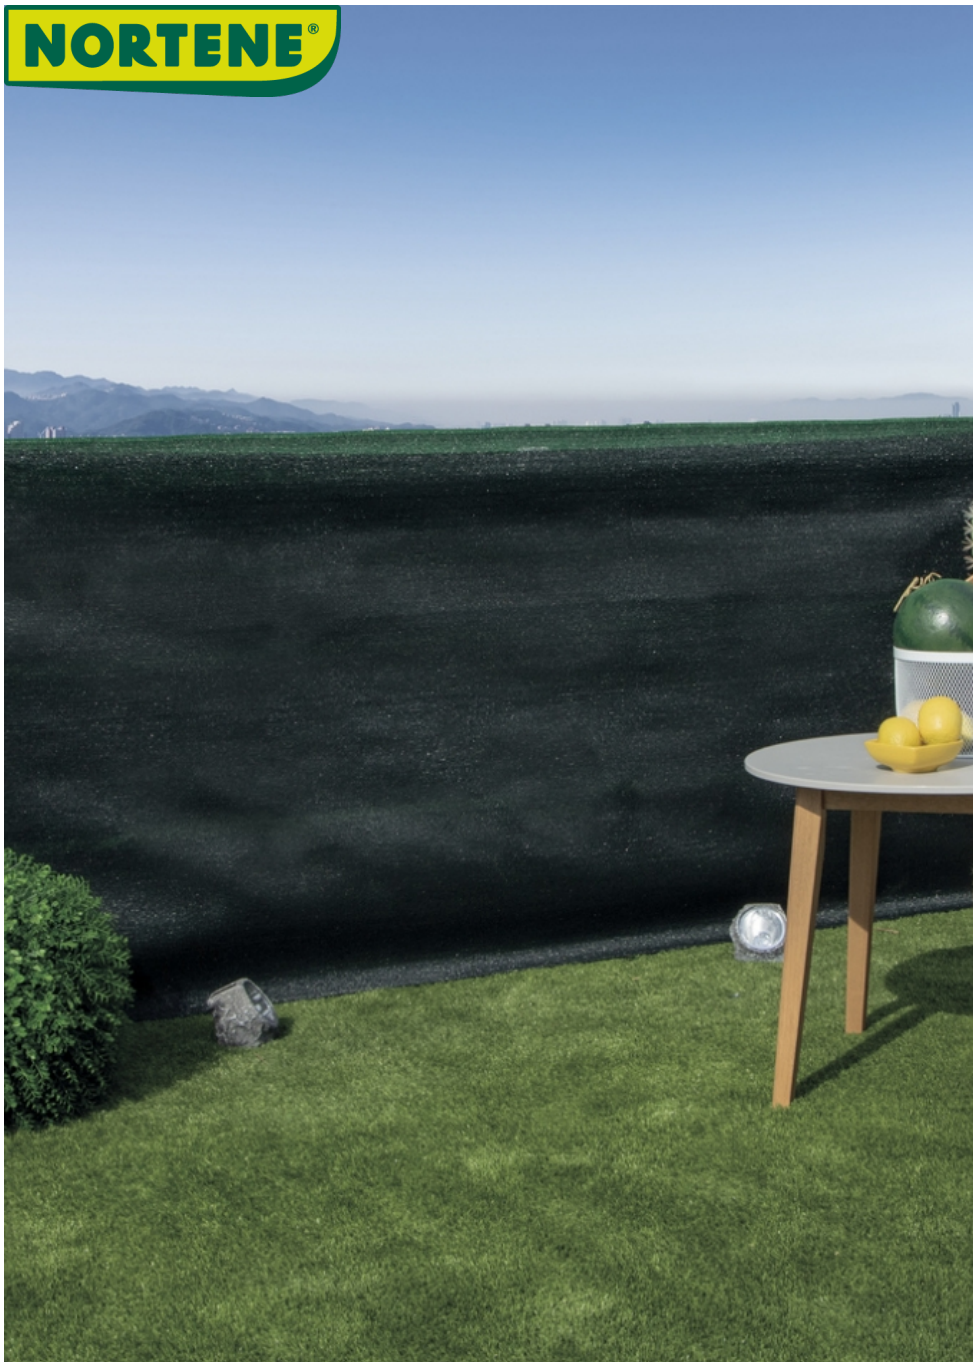

NORTENE®

RECYNET

Shade mesh 120g/m²

Do you wish to have an intimate and quiet garden by hiding it? Recynet woven mesh is an excellent solution with a good value for price ratio. With 95% concealment and an installation now much easier thanks to the system of woven grommets placed in the trims. 2 colors to choose from: green and brown. Wide variety of measures.

Benefits

Easy to install thanks to the fixatex placed every 50 cm. It does not need maintenance.

Characteristics

Made of HDPE. Weight: 120 g / m². With anti-UV treatment. **INSTALLATION TIP:** Recommended installation accessories according to height: 1.00m - 4 pcs. 1.50m - 5 pcs. 2.00m- 6 pcs. Repeat fixing accessories every 45 cm in length. For windy areas reduce the distance to strengthen the installation. It is recommended to fix the sightcreen to a stake, post or to a rigid support like balcony railing or rigid mesh.

Ref.	Size.	Color
2021515	1,00 x 50 m	●
2021516	1,00 x 50 m	○
2021517	1,00 x 50 m	●
2021518	1,00 x 50 m	○
2021519	1,50 x 50 m	●
2021520	1,50 x 50 m	○
2021521	1,50 x 50 m	●
2021522	1,50 x 50 m	○
2021523	2,00 x 50 m	●
2021524	2,00 x 50 m	○
2021525	2,00 x 50 m	●
2021526	2,00 x 50 m	○
2021527	3,00 x 50 m	●