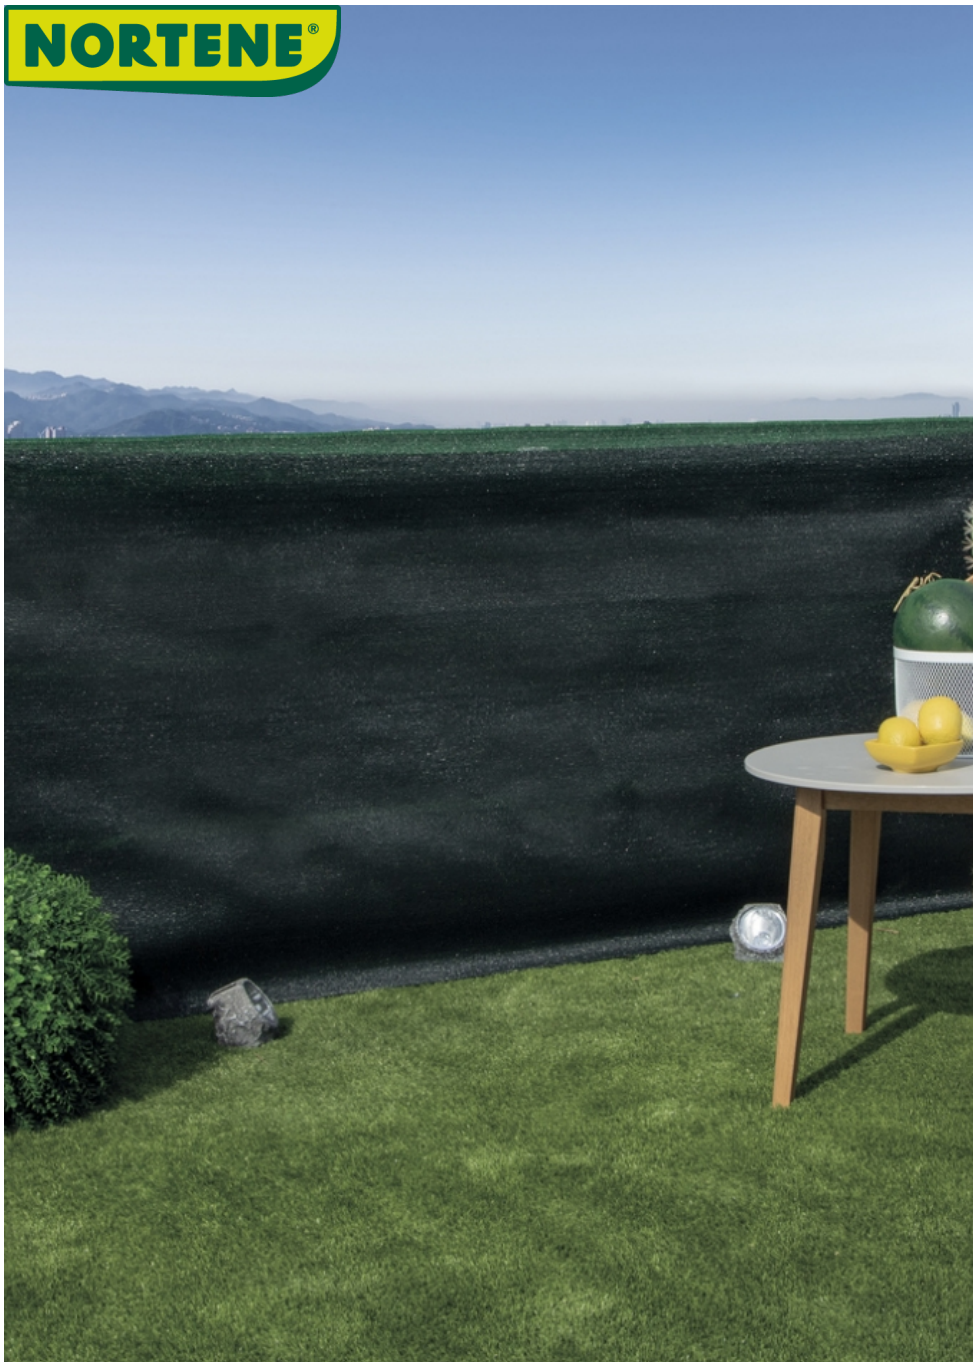

NORTENE®

RECYNET

Shade mesh 120g/m²

Do you wish to have an intimate and quiet garden by hiding it? Recynet woven mesh is an excellent solution with a good value for price ratio. With 95% concealment and an installation now much easier thanks to the system of woven grommets placed in the trims. 2 colors to choose from: green and brown. Wide variety of measures.

Benefits

Easy to install thanks to the fixatex placed every 50 cm. It does not need maintenance.

Characteristics

Made of HDPE. Weight: 120 g / m². With anti-UV treatment. **INSTALLATION TIP:** Recommended installation accessories according to height: 1.00m - 4 pcs. 1.50m - 5 pcs. 2.00m- 6 pcs. Repeat fixing accessories every 45 cm in length. For windy areas reduce the distance to strengthen the installation. It is recommended to fix the sightcreen to a stake, post or to a rigid support like balcony railing or rigid mesh.